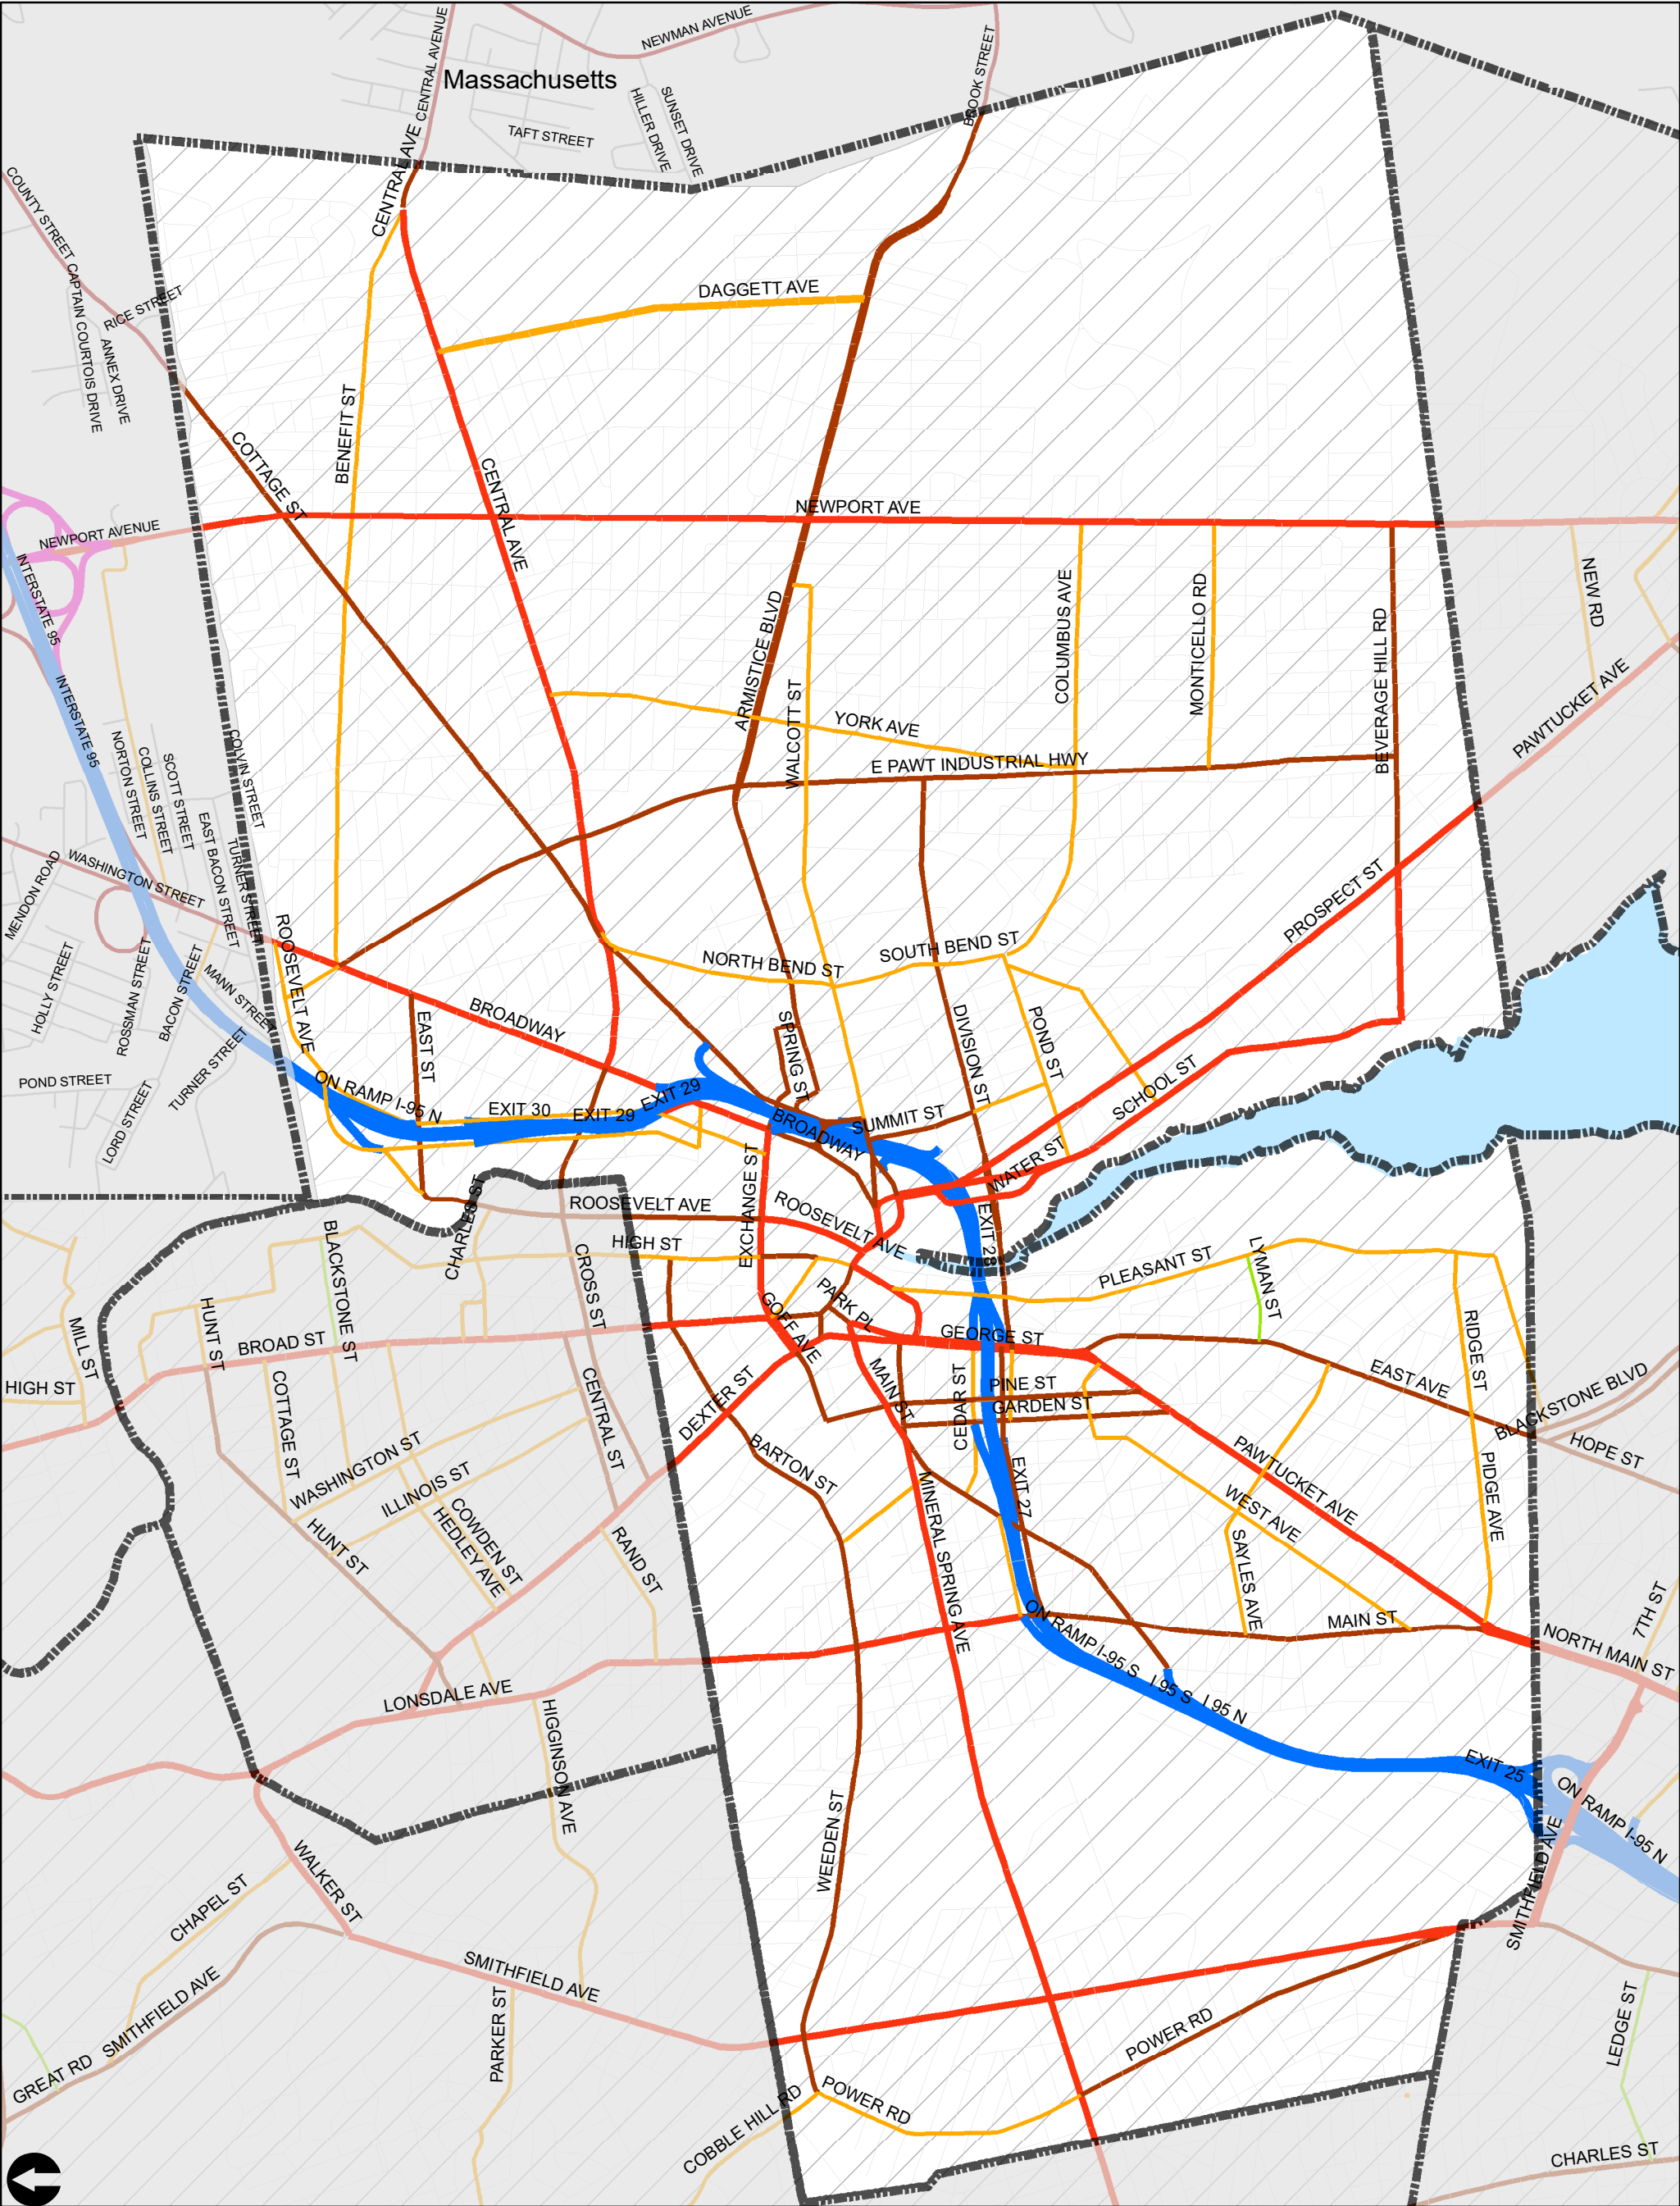

State of Rhode Island Highway Functional Classification

City of Pawtucket
Date: 3/8/2019

Legend

- Interstate
- Freeway
- Principal Arterial
- Minor Arterial
- Major Collector
- Minor Collector
- Local
- 2013 Transportation Urban Area Boundary

This map is not the product of a Professional Land Survey. It was created by RI Statewide Planning Program for general reference, informational, planning and guidance use, and is not a legally authoritative source as to location of natural or manmade features. Proper interpretation of this map may require the assistance of appropriate professional services. RI Statewide Planning Program makes no warranty, express or implied, related to the spatial accuracy, reliability, completeness, or currentness of this map.